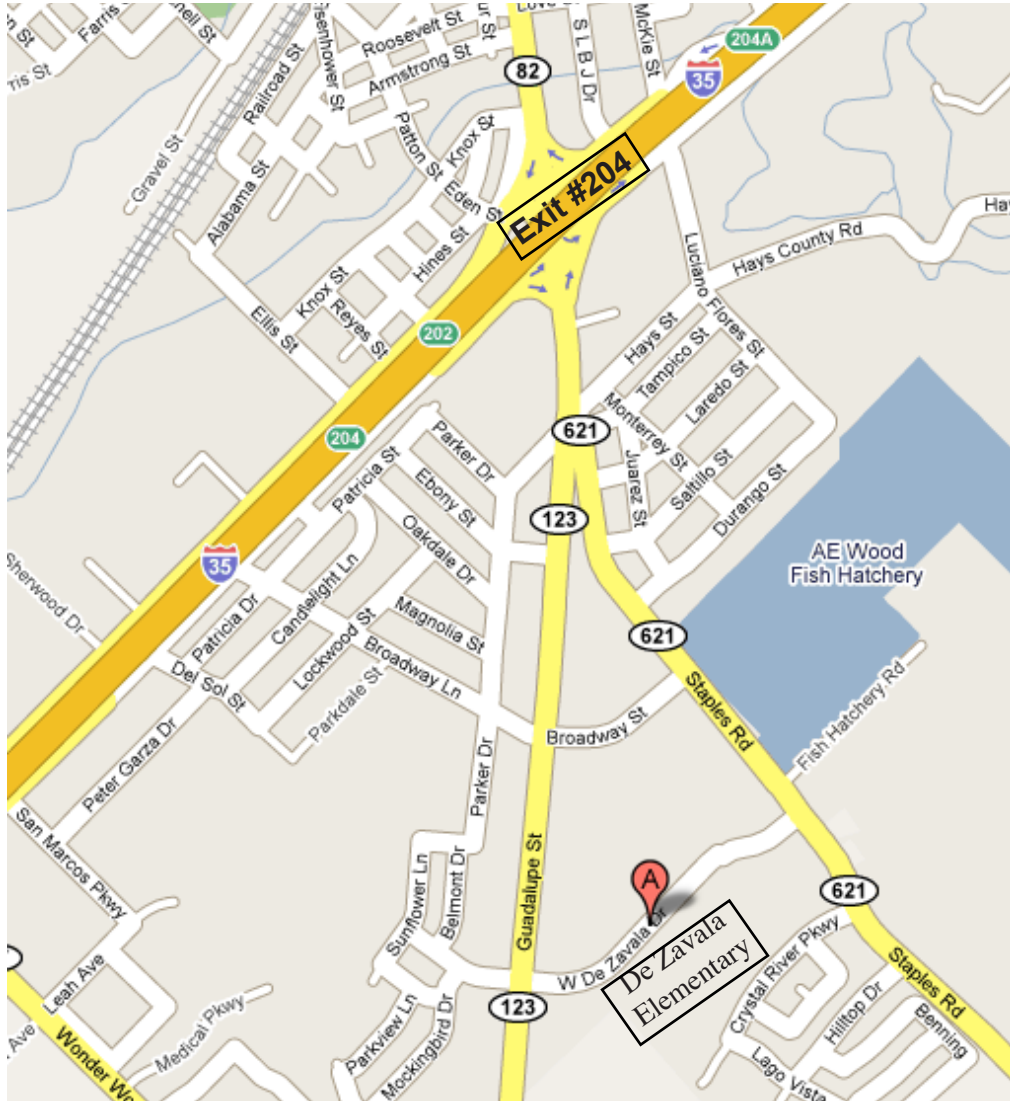

Map to DeZavala Elementary W. De Zavala Drive San Marcos, TX 78666

1. Take exit #204 from IH-35 (Highway 123 exit).
2. From Austin (north), turn left under the freeway at the stoplight onto Highway 123. From San Antonio (south), turn right at the stoplight onto Highway 123.
3. Continue down Highway 123.
4. At the third stoplight (De Zavala Drive) turn left
5. To drop off your child, turn at the second left (please walk your child into the cafeteria). To park, turn at the first right into the parking lot.